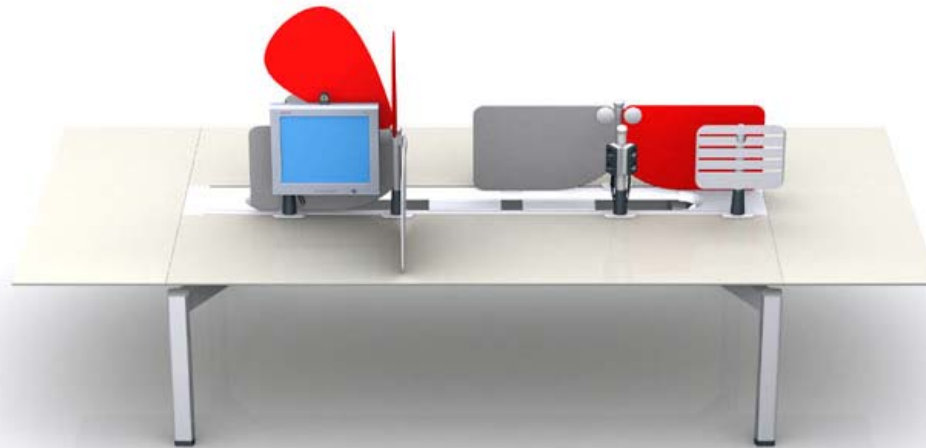

It's possible

Steelcase introduces InterAct

It's not a desk

It's not a desk. It's Dynamic Workspace

InterAct Desk supports *individual* workstyles

InterAct Bench supports *community* workstyles

InterAct Bench: an extendable concept

Number of users:	4 or 6 users
Description:	Main Table + 2 Extensions D 600 mm: W 3600 mm x D 1600 mm x H 740 mm (720-760)

InterAct Bench: an extendable concept

Number of users:	8 users
Description:	1 Main Table + 1 Complementary Table with 4 central feet: W 4800 mm x D 1600 mm x H 740 mm (720-760) with the possibility to adapt Extensions to get 10 users

InterAct Bench: an extendable concept

Number of users:	Up to 16 users (10 to 12 users in this example).
Description:	1 Main Table + 1 Complementary Table with 4 central feet + 2 Extensions D 600 mm + 1 Half Bench W1200 mm: W 6000 mm x D 1600 mm x H 740 mm (720 - 760)