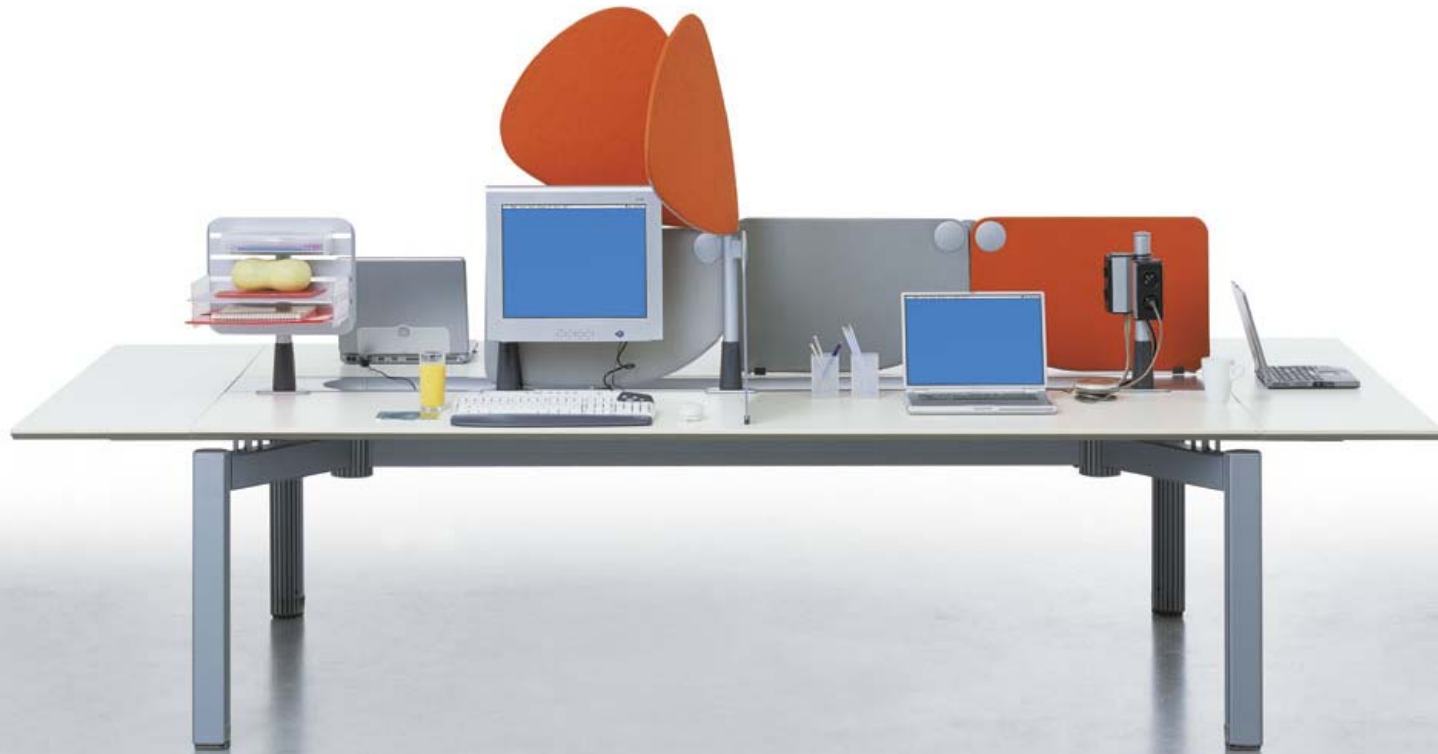

It's possible

Steelcase introduces InterAct

It's not a desk

It's not a desk. It's Dynamic Workspace

InterAct Desk supports *individual* workstyles

InterAct Bench supports *community* workstyles

InterAct Bench: an extendable concept

Number of users:	4 or 6 users
Description:	Main Table + 2 Extensions D 600 mm: W 3600 mm x D 1600 mm x H 740 mm (720-760)

InterAct Bench: an extendable concept

Number of users:	8 users
Description:	1 Main Table + 1 Complementary Table with 4 central feet: W 4800 mm x D 1600 mm x H 740 mm (720-760) with the possibility to adapt Extensions to get 10 users

InterAct Bench: an extendable concept

Number of users:	Up to 16 users (10 to 12 users in this example).
Description:	1 Main Table + 1 Complementary Table with 4 central feet + 2 Extensions D 600 mm + 1 Half Bench W1200 mm: W 6000 mm x D 1600 mm x H 740 mm (720 - 760)

The Steelcase logo consists of the word "Steelcase" in a white, bold, sans-serif font, centered within a solid orange square.

Steelcase

Do what you do better.™
