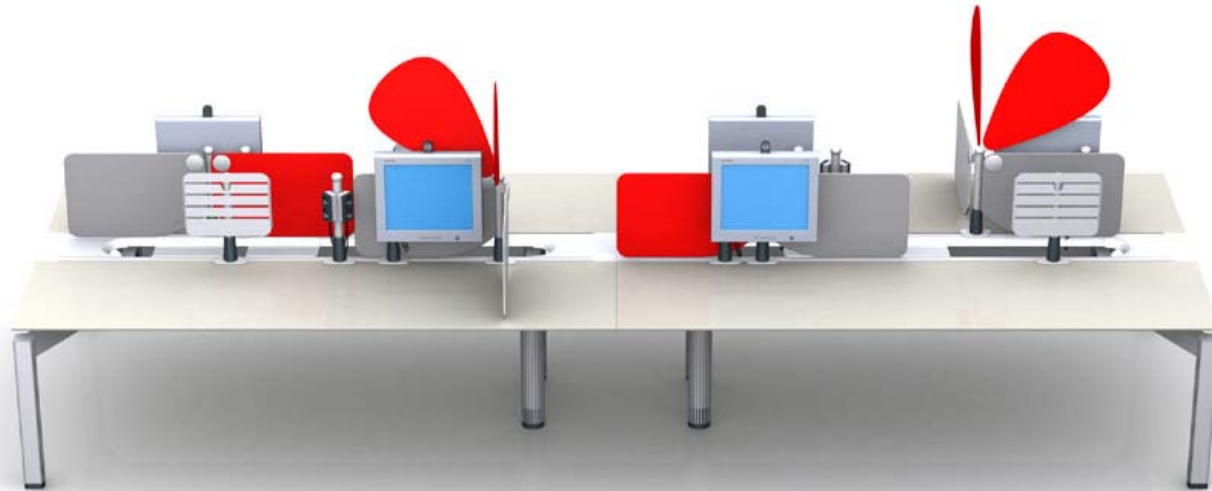

It's possible

Steelcase introduces InterAct

It's not a desk

It's not a desk. It's Dynamic Workspace

InterAct Desk supports *individual* workstyles

InterAct Bench supports *community* workstyles

InterAct Bench: an extendable concept

Number of users:	4 or 6 users
Description:	Main Table + 2 Extensions D 600 mm: W 3600 mm x D 1600 mm x H 740 mm (720-760)

InterAct Bench: an extendable concept

Number of users:	8 users
Description:	1 Main Table + 1 Complementary Table with 4 central feet: W 4800 mm x D 1600 mm x H 740 mm (720-760) with the possibility to adapt Extensions to get 10 users

InterAct Bench: an extendable concept

Number of users:	Up to 16 users (10 to 12 users in this example).
Description:	1 Main Table + 1 Complementary Table with 4 central feet + 2 Extensions D 600 mm + 1 Half Bench W1200 mm: W 6000 mm x D 1600 mm x H 740 mm (720 - 760)

The Steelcase logo consists of the word "Steelcase" in a white, bold, sans-serif font, centered within a solid orange square.

Steelcase

Do what you do better.™
